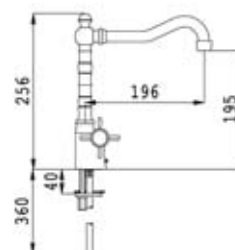

Edwardian 5620 ◀

- chrom 5.100,- bez DPH / 6.069,- s DPH 19%
- nerez mat 7.160,- bez DPH / 8.520,- s DPH 19%
- rustikální měď 7.160,- bez DPH / 8.520,- s DPH 19%
- rustikální mosaz 7.160,- bez DPH / 8.520,- s DPH 19%