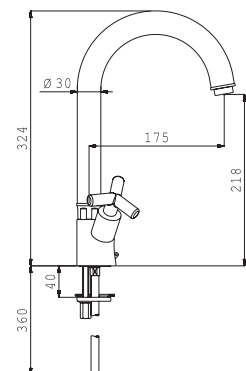

Atrix 0634 ◀

▶ chrom 4.850,- bez DPH / 5.771,- s DPH 19% ▶ chrom mat 7.860,- bez DPH / 9.353,- s DPH 19%