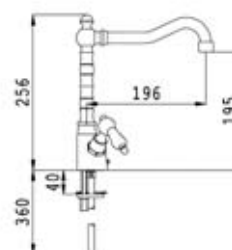

Regency 5620 ◀

- chrom 6.510,- bez DPH / 7.746,- s DPH 19%
- nerez mat 9.260,- bez DPH / 11.019,- s DPH 19%
- rustikální měď 9.260,- bez DPH / 11.019,- s DPH 19%
- rustikální mosaz 9.260,- bez DPH / 11.019,- s DPH 19%