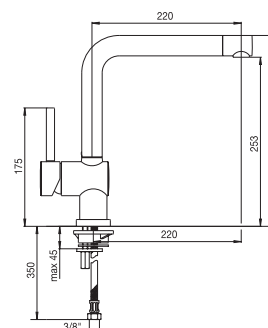

Piega 547.000 ◀

► chrom 6.820,- bez DPH / 8.115,- s DPH 19%