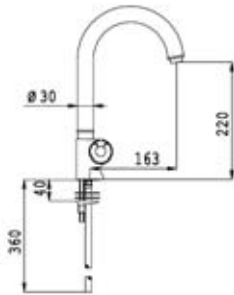

▶ New First 0069

▶ chrom 6.940,- bez DPH / 8.258,- s DPH 19%

Termostatická baterie.